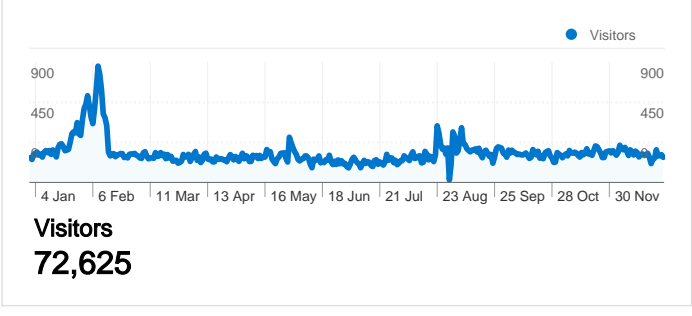

**Site Usage**

**Visitors Overview**

**Map Overlay**

**Traffic Sources Overview**

**72,625 people visited this site**

 **84,875 Visits**

 **72,625 Absolute Unique Visitors**

 **232,137 Pageviews**

 **2.74 Average Pageviews**

 **00:01:50 Time on Site**

 **70.33% Bounce Rate**

 **83.66% New Visits**

All traffic sources sent a total of 84,875 visits

9.05% Direct Traffic

32.55% Referring Sites

58.39% Search Engines

- Search Engines  
49,557.00 (58.39%)
- Referring Sites  
27,631.00 (32.55%)
- Direct Traffic  
7,682.00 (9.05%)
- Other  
5 (0.01%)

**84,875 visits came from 84 countries/territories**

Site Usage

Country/Territory	Visits	Pages/Visit	Avg. Time on Site	% New Visits	Bounce Rate
<b>Visits</b> <b>84,875</b> % of Site Total: 100.00%	<b>Pages/Visit</b> <b>2.74</b> Site Avg: 2.74 (0.00%)	<b>Avg. Time on Site</b> <b>00:01:50</b> Site Avg: 00:01:50 (0.00%)	<b>% New Visits</b> <b>83.75%</b> Site Avg: 83.66% (0.10%)	<b>Bounce Rate</b> <b>70.33%</b> Site Avg: 70.33% (0.00%)	
Slovakia	74,107	2.79	00:01:44	83.85%	70.41%
Czech Republic	4,888	2.31	00:01:04	86.64%	67.51%
Germany	1,129	2.37	00:01:17	60.50%	72.45%
United Kingdom	997	2.16	00:01:38	87.96%	75.03%
(not set)	484	3.23	00:04:25	78.93%	60.95%
Austria	436	2.91	00:01:34	83.94%	72.71%
United States	433	1.84	00:28:43	70.90%	79.68%
Poland	390	1.91	00:01:20	87.69%	66.15%
Ireland	242	2.01	00:01:12	85.54%	76.86%
Netherlands	151	1.95	00:00:50	88.74%	74.17%