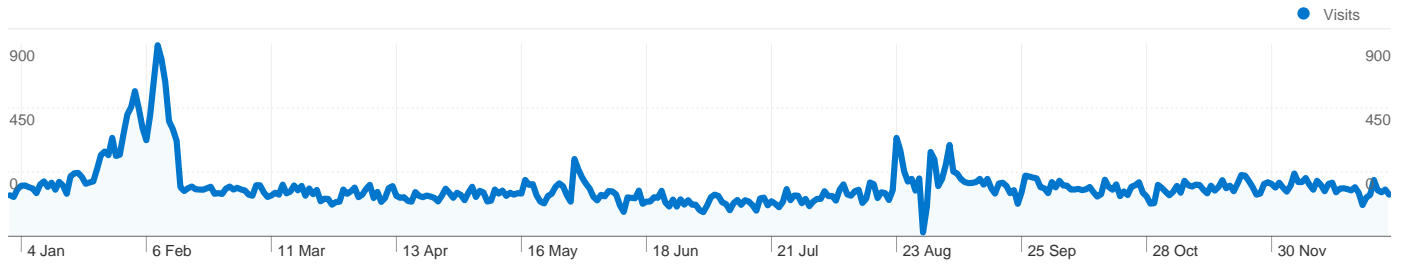

**Site Usage**

**Visitors Overview**

**Map Overlay**

**Traffic Sources Overview**

**72,625 people visited this site**

 **84,875 Visits**

 **72,625 Absolute Unique Visitors**

 **232,137 Pageviews**

 **2.74 Average Pageviews**

 **00:01:50 Time on Site**

 **70.33% Bounce Rate**

 **83.66% New Visits**

All traffic sources sent a total of 84,875 visits

9.05% Direct Traffic

32.55% Referring Sites

58.39% Search Engines

- Search Engines  
49,557.00 (58.39%)
- Referring Sites  
27,631.00 (32.55%)
- Direct Traffic  
7,682.00 (9.05%)
- Other  
5 (0.01%)

**84,875 visits came from 84 countries/territories**

Site Usage

Country/Territory	Visits	Pages/Visit	Avg. Time on Site	% New Visits	Bounce Rate
<b>Visits</b> <b>84,875</b> % of Site Total: 100.00%	<b>Pages/Visit</b> <b>2.74</b> Site Avg: 2.74 (0.00%)	<b>Avg. Time on Site</b> <b>00:01:50</b> Site Avg: 00:01:50 (0.00%)	<b>% New Visits</b> <b>83.75%</b> Site Avg: 83.66% (0.10%)	<b>Bounce Rate</b> <b>70.33%</b> Site Avg: 70.33% (0.00%)	
Slovakia	74,107	2.79	00:01:44	83.85%	70.41%
Czech Republic	4,888	2.31	00:01:04	86.64%	67.51%
Germany	1,129	2.37	00:01:17	60.50%	72.45%
United Kingdom	997	2.16	00:01:38	87.96%	75.03%
(not set)	484	3.23	00:04:25	78.93%	60.95%
Austria	436	2.91	00:01:34	83.94%	72.71%
United States	433	1.84	00:28:43	70.90%	79.68%
Poland	390	1.91	00:01:20	87.69%	66.15%
Ireland	242	2.01	00:01:12	85.54%	76.86%
Netherlands	151	1.95	00:00:50	88.74%	74.17%