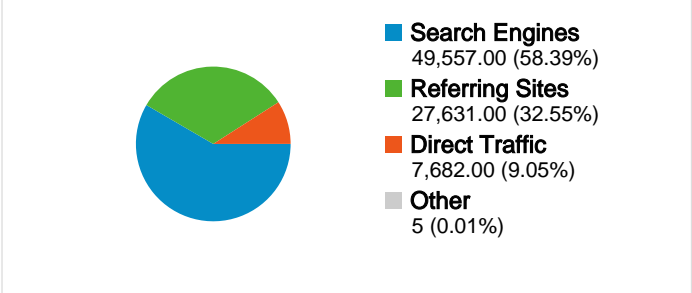

**Site Usage**

**Visitors Overview**

**Map Overlay**

**Traffic Sources Overview**

**72,625 people visited this site**

 **84,875 Visits**

 **72,625 Absolute Unique Visitors**

 **232,137 Pageviews**

 **2.74 Average Pageviews**

 **00:01:50 Time on Site**

 **70.33% Bounce Rate**

 **83.66% New Visits**

All traffic sources sent a total of 84,875 visits

9.05% Direct Traffic

32.55% Referring Sites

58.39% Search Engines

- Search Engines  
49,557.00 (58.39%)
- Referring Sites  
27,631.00 (32.55%)
- Direct Traffic  
7,682.00 (9.05%)
- Other  
5 (0.01%)

**84,875 visits came from 84 countries/territories**

Site Usage

Country/Territory	Visits	Pages/Visit	Avg. Time on Site	% New Visits	Bounce Rate
<b>Visits</b> <b>84,875</b> % of Site Total: 100.00%	<b>Pages/Visit</b> <b>2.74</b> Site Avg: 2.74 (0.00%)	<b>Avg. Time on Site</b> <b>00:01:50</b> Site Avg: 00:01:50 (0.00%)	<b>% New Visits</b> <b>83.75%</b> Site Avg: 83.66% (0.10%)	<b>Bounce Rate</b> <b>70.33%</b> Site Avg: 70.33% (0.00%)	
Slovakia	74,107	2.79	00:01:44	83.85%	70.41%
Czech Republic	4,888	2.31	00:01:04	86.64%	67.51%
Germany	1,129	2.37	00:01:17	60.50%	72.45%
United Kingdom	997	2.16	00:01:38	87.96%	75.03%
(not set)	484	3.23	00:04:25	78.93%	60.95%
Austria	436	2.91	00:01:34	83.94%	72.71%
United States	433	1.84	00:28:43	70.90%	79.68%
Poland	390	1.91	00:01:20	87.69%	66.15%
Ireland	242	2.01	00:01:12	85.54%	76.86%
Netherlands	151	1.95	00:00:50	88.74%	74.17%