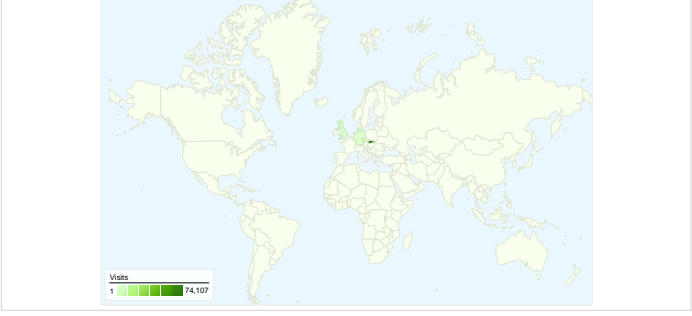

**Site Usage**

**Visitors Overview**

**Map Overlay**

**Traffic Sources Overview**

**72,625 people visited this site**

 **84,875 Visits**

 **72,625 Absolute Unique Visitors**

 **232,137 Pageviews**

All traffic sources sent a total of 84,875 visits

9.05% Direct Traffic

32.55% Referring Sites

58.39% Search Engines

- Search Engines  
49,557.00 (58.39%)
- Referring Sites  
27,631.00 (32.55%)
- Direct Traffic  
7,682.00 (9.05%)
- Other  
5 (0.01%)

**84,875 visits came from 84 countries/territories**

Site Usage

Country/Territory	Visits	Pages/Visit	Avg. Time on Site	% New Visits	Bounce Rate
<b>Visits</b> <b>84,875</b> % of Site Total: 100.00%	<b>Pages/Visit</b> <b>2.74</b> Site Avg: 2.74 (0.00%)	<b>Avg. Time on Site</b> <b>00:01:50</b> Site Avg: 00:01:50 (0.00%)	<b>% New Visits</b> <b>83.75%</b> Site Avg: 83.66% (0.10%)	<b>Bounce Rate</b> <b>70.33%</b> Site Avg: 70.33% (0.00%)	
Slovakia	74,107	2.79	00:01:44	83.85%	70.41%
Czech Republic	4,888	2.31	00:01:04	86.64%	67.51%
Germany	1,129	2.37	00:01:17	60.50%	72.45%
United Kingdom	997	2.16	00:01:38	87.96%	75.03%
(not set)	484	3.23	00:04:25	78.93%	60.95%
Austria	436	2.91	00:01:34	83.94%	72.71%
United States	433	1.84	00:28:43	70.90%	79.68%
Poland	390	1.91	00:01:20	87.69%	66.15%
Ireland	242	2.01	00:01:12	85.54%	76.86%
Netherlands	151	1.95	00:00:50	88.74%	74.17%