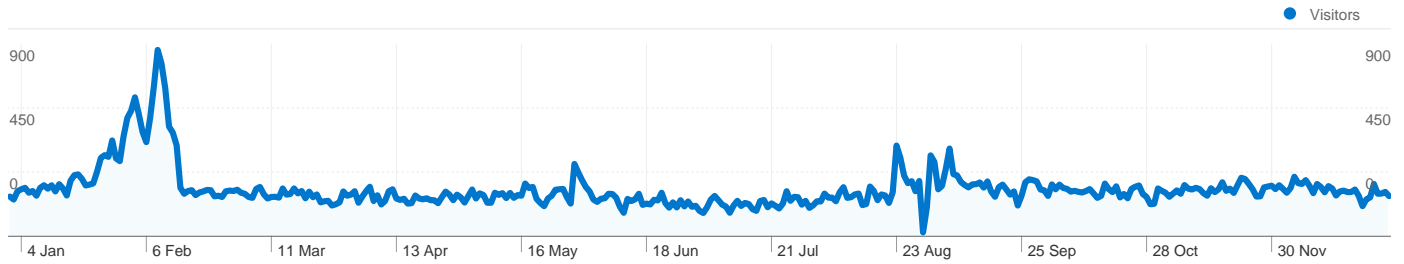

**Site Usage**

**Visitors Overview**

**Map Overlay**

**Traffic Sources Overview**

**72,625 people visited this site**

 **84,875 Visits**

 **72,625 Absolute Unique Visitors**

 **232,137 Pageviews**

 **2.74 Average Pageviews**

 **00:01:50 Time on Site**

 **70.33% Bounce Rate**

 **83.66% New Visits**

All traffic sources sent a total of 84,875 visits

9.05% Direct Traffic

32.55% Referring Sites

58.39% Search Engines

- Search Engines  
49,557.00 (58.39%)
- Referring Sites  
27,631.00 (32.55%)
- Direct Traffic  
7,682.00 (9.05%)
- Other  
5 (0.01%)

**84,875 visits came from 84 countries/territories**

Site Usage

Country/Territory	Visits	Pages/Visit	Avg. Time on Site	% New Visits	Bounce Rate
<b>Visits</b> <b>84,875</b> % of Site Total: 100.00%	<b>Pages/Visit</b> <b>2.74</b> Site Avg: 2.74 (0.00%)	<b>Avg. Time on Site</b> <b>00:01:50</b> Site Avg: 00:01:50 (0.00%)	<b>% New Visits</b> <b>83.75%</b> Site Avg: 83.66% (0.10%)	<b>Bounce Rate</b> <b>70.33%</b> Site Avg: 70.33% (0.00%)	
Slovakia	74,107	2.79	00:01:44	83.85%	70.41%
Czech Republic	4,888	2.31	00:01:04	86.64%	67.51%
Germany	1,129	2.37	00:01:17	60.50%	72.45%
United Kingdom	997	2.16	00:01:38	87.96%	75.03%
(not set)	484	3.23	00:04:25	78.93%	60.95%
Austria	436	2.91	00:01:34	83.94%	72.71%
United States	433	1.84	00:28:43	70.90%	79.68%
Poland	390	1.91	00:01:20	87.69%	66.15%
Ireland	242	2.01	00:01:12	85.54%	76.86%
Netherlands	151	1.95	00:00:50	88.74%	74.17%