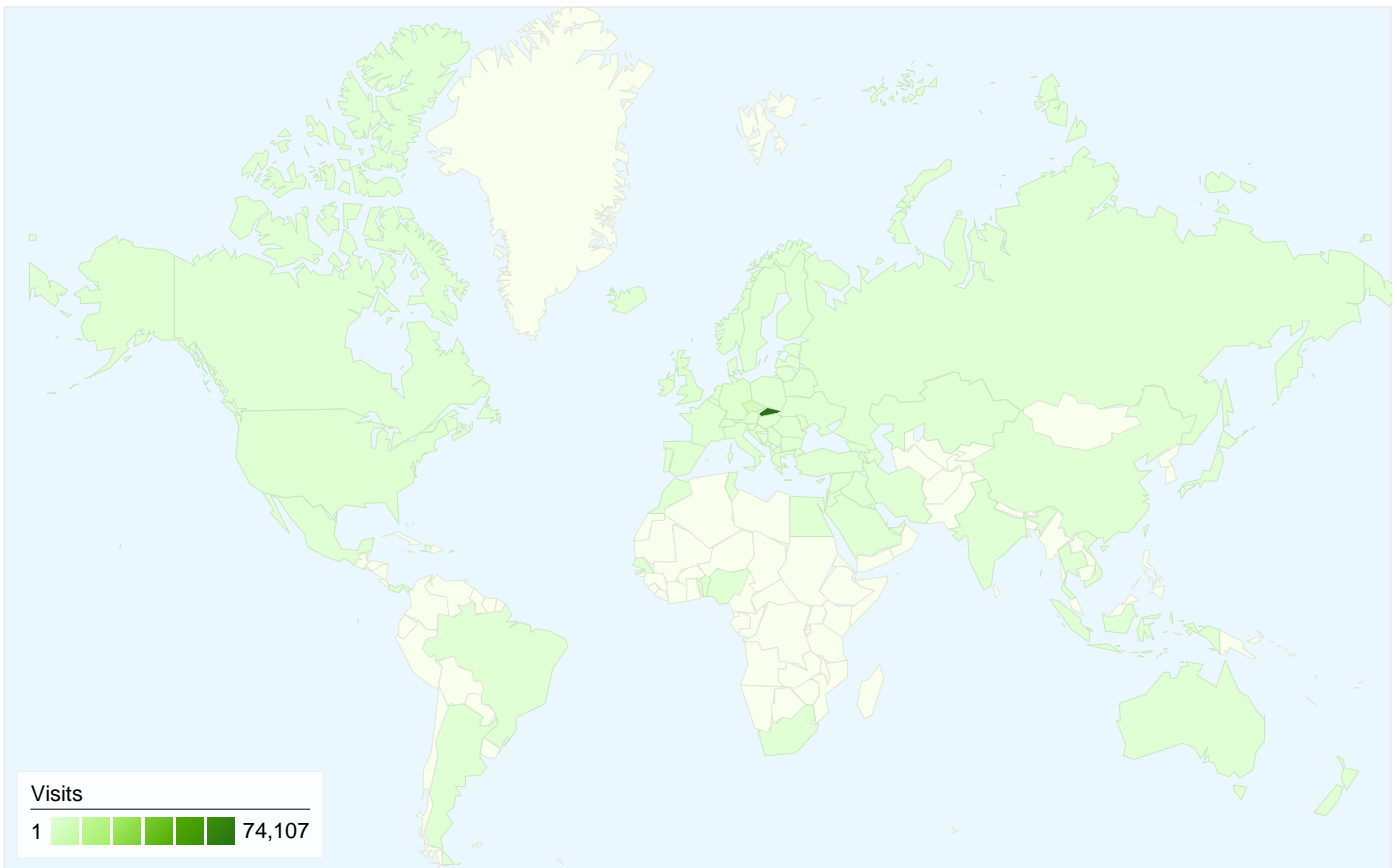

**Site Usage**

**Visitors Overview**

**Map Overlay**

**Traffic Sources Overview**

**72,625 people visited this site**

 **84,875 Visits**

 **72,625 Absolute Unique Visitors**

 **232,137 Pageviews**

All traffic sources sent a total of 84,875 visits

9.05% Direct Traffic

32.55% Referring Sites

58.39% Search Engines

- Search Engines  
49,557.00 (58.39%)
- Referring Sites  
27,631.00 (32.55%)
- Direct Traffic  
7,682.00 (9.05%)
- Other  
5 (0.01%)

## Top Traffic Sources

Sources	Visits	% visits	Keywords	Visits	% visits
google (organic)	48,495	57.14%	zeleninova polievka	2,809	5.67%
(direct) ((none))	7,682	9.05%	valentinske darceky	2,230	4.50%
google.sk (referral)	6,521	7.68%	schonbrunn	1,310	2.64%
hlavolamy.sk (referral)	3,632	4.28%	rozvrh hodin	1,095	2.21%
zalubene.sk (referral)	2,688	3.17%	vyznanie lasky chlapcovi	796	1.61%

**84,875 visits came from 84 countries/territories**

Site Usage

Country/Territory	Visits	Pages/Visit	Avg. Time on Site	% New Visits	Bounce Rate
<b>Visits</b> <b>84,875</b> % of Site Total: 100.00%	<b>Pages/Visit</b> <b>2.74</b> Site Avg: 2.74 (0.00%)	<b>Avg. Time on Site</b> <b>00:01:50</b> Site Avg: 00:01:50 (0.00%)	<b>% New Visits</b> <b>83.75%</b> Site Avg: 83.66% (0.10%)	<b>Bounce Rate</b> <b>70.33%</b> Site Avg: 70.33% (0.00%)	
Slovakia	74,107	2.79	00:01:44	83.85%	70.41%
Czech Republic	4,888	2.31	00:01:04	86.64%	67.51%
Germany	1,129	2.37	00:01:17	60.50%	72.45%
United Kingdom	997	2.16	00:01:38	87.96%	75.03%
(not set)	484	3.23	00:04:25	78.93%	60.95%
Austria	436	2.91	00:01:34	83.94%	72.71%
United States	433	1.84	00:28:43	70.90%	79.68%
Poland	390	1.91	00:01:20	87.69%	66.15%
Ireland	242	2.01	00:01:12	85.54%	76.86%
Netherlands	151	1.95	00:00:50	88.74%	74.17%