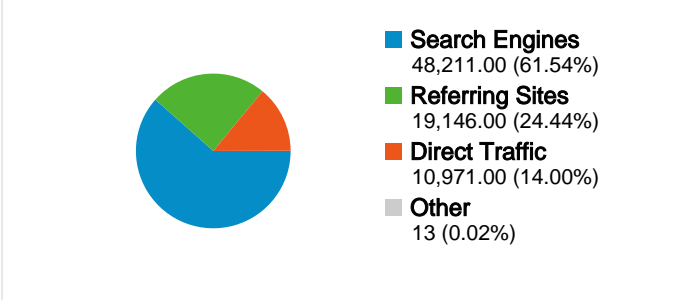

Site Usage

78,341 Visits

38.93% Bounce Rate

562,118 Pageviews

00:05:20 Avg. Time on Site

7.18 Pages/Visit

71.35% % New Visits

Visitors Overview

Map Overlay

Traffic Sources Overview

57,463 people visited this site

 **78,341** Visits

 **57,463** Absolute Unique Visitors

 **562,118** Pageviews

 **7.18** Average Pageviews

 **00:05:20** Time on Site

All traffic sources sent a total of 78,341 visits

-  14.00% Direct Traffic
-  24.44% Referring Sites
-  61.54% Search Engines

- **Search Engines**
48,211.00 (61.54%)
- **Referring Sites**
19,146.00 (24.44%)
- **Direct Traffic**
10,971.00 (14.00%)
- **Other**
13 (0.02%)

Top Traffic Sources

Sources	Visits	% visits
google (organic)	46,624	59.51%
(direct) ((none))	10,971	14.00%
gendzo.sk (referral)	3,021	3.86%
google.sk (referral)	2,752	3.51%
psychotesty.sk (referral)	2,078	2.65%