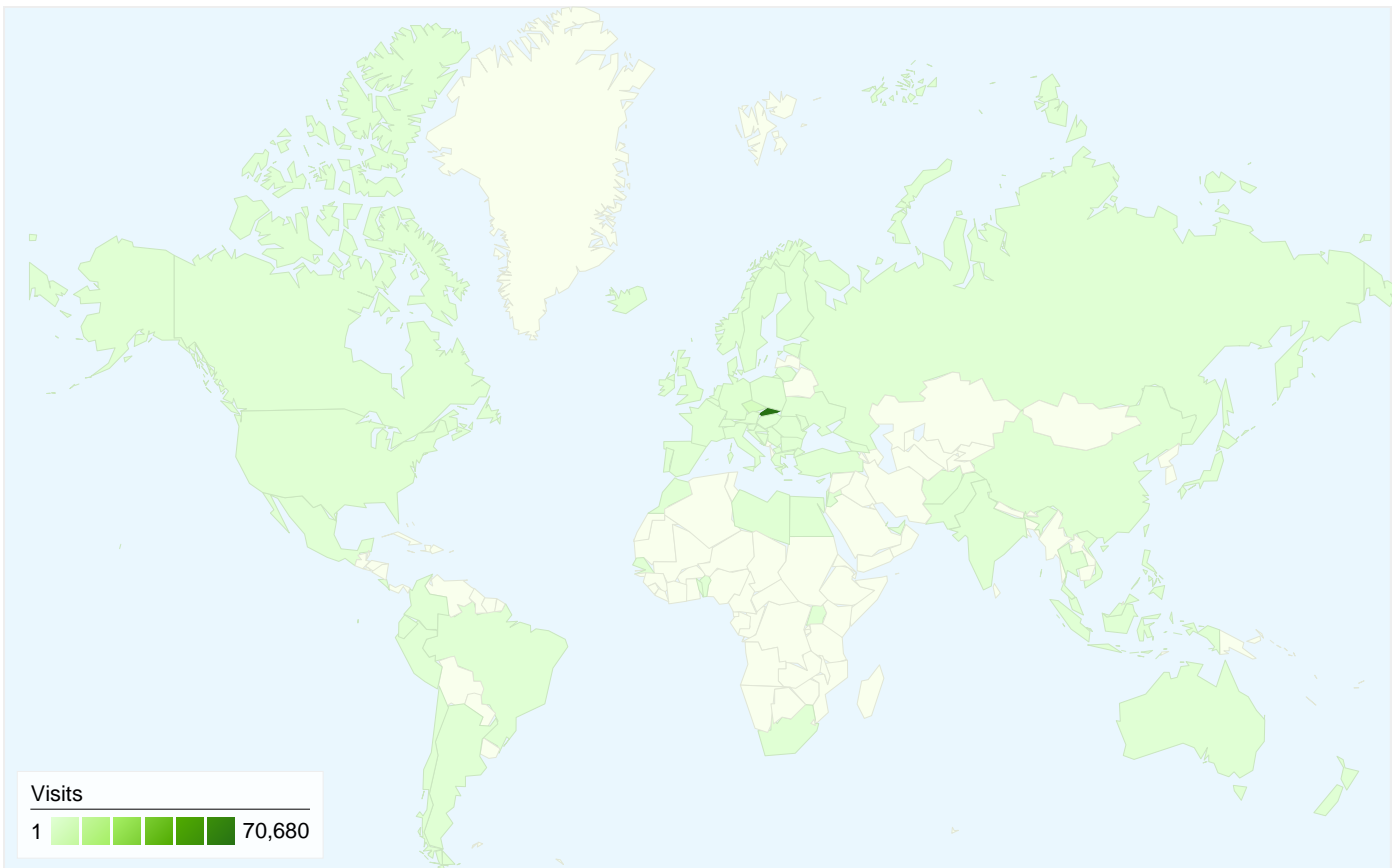

78,341 visits came from 76 countries/territories

Site Usage

Country/Territory	Visits	Pages/Visit	Avg. Time on Site	% New Visits	Bounce Rate
Visits 78,341 % of Site Total: 100.00%	Pages/Visit 7.18 Site Avg: 7.18 (0.00%)	Avg. Time on Site 00:05:20 Site Avg: 00:05:20 (0.00%)	% New Visits 71.56% Site Avg: 71.35% (0.30%)	Bounce Rate 38.93% Site Avg: 38.93% (0.00%)	
Slovakia	70,680	7.21	00:05:13	71.03%	38.87%
Czech Republic	4,102	6.40	00:04:06	78.86%	42.52%
United Kingdom	682	7.28	00:05:29	76.69%	34.90%
Germany	523	9.26	00:06:20	71.89%	32.12%
(not set)	359	6.79	00:09:35	76.88%	31.75%
Austria	297	7.84	00:06:35	67.68%	31.31%
United States	235	5.14	00:48:26	85.53%	50.21%
Ireland	167	7.90	00:04:57	85.63%	34.73%
Switzerland	115	6.26	00:05:11	69.57%	41.74%
Netherlands	105	6.82	00:05:17	54.29%	34.29%

1 - 10 of 76