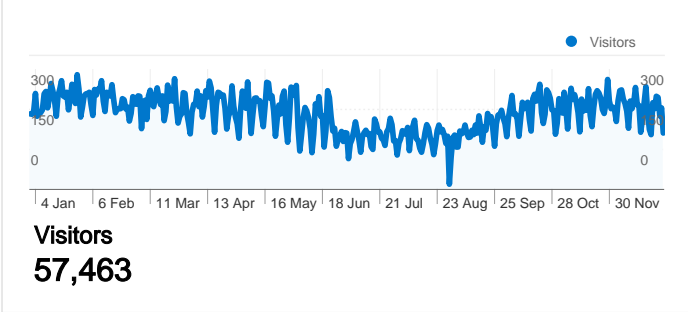

Site Usage

78,341 Visits

38.93% Bounce Rate

562,118 Pageviews

00:05:20 Avg. Time on Site

7.18 Pages/Visit

71.35% % New Visits

Visitors Overview

Map Overlay

Traffic Sources Overview

57,463 people visited this site

 **78,341** Visits

 **57,463** Absolute Unique Visitors

 **562,118** Pageviews

 **7.18** Average Pageviews

 **00:05:20** Time on Site

All traffic sources sent a total of 78,341 visits

-  14.00% Direct Traffic
-  24.44% Referring Sites
-  61.54% Search Engines

- **Search Engines**
48,211.00 (61.54%)
- **Referring Sites**
19,146.00 (24.44%)
- **Direct Traffic**
10,971.00 (14.00%)
- **Other**
13 (0.02%)

Country/Territory	Visits	Pages/Visit	Avg. Time on Site	% New Visits	Bounce Rate
Visits 78,341 % of Site Total: 100.00%	Pages/Visit 7.18 Site Avg: 7.18 (0.00%)	Avg. Time on Site 00:05:20 Site Avg: 00:05:20 (0.00%)	% New Visits 71.56% Site Avg: 71.35% (0.30%)	Bounce Rate 38.93% Site Avg: 38.93% (0.00%)	
Slovakia	70,680	7.21	00:05:13	71.03%	38.87%
Czech Republic	4,102	6.40	00:04:06	78.86%	42.52%
United Kingdom	682	7.28	00:05:29	76.69%	34.90%
Germany	523	9.26	00:06:20	71.89%	32.12%
(not set)	359	6.79	00:09:35	76.88%	31.75%
Austria	297	7.84	00:06:35	67.68%	31.31%
United States	235	5.14	00:48:26	85.53%	50.21%
Ireland	167	7.90	00:04:57	85.63%	34.73%
Switzerland	115	6.26	00:05:11	69.57%	41.74%
Netherlands	105	6.82	00:05:17	54.29%	34.29%