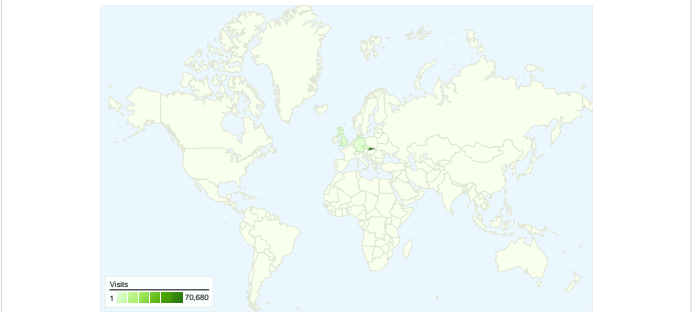

Site Usage

78,341 Visits

38.93% Bounce Rate

562,118 Pageviews

00:05:20 Avg. Time on Site

7.18 Pages/Visit

71.35% % New Visits

Visitors Overview

Map Overlay

Traffic Sources Overview

57,463 people visited this site

 **78,341** Visits

 **57,463** Absolute Unique Visitors

 **562,118** Pageviews

 **7.18** Average Pageviews

 **00:05:20** Time on Site

All traffic sources sent a total of 78,341 visits

-  14.00% Direct Traffic
-  24.44% Referring Sites
-  61.54% Search Engines

- **Search Engines**
48,211.00 (61.54%)
- **Referring Sites**
19,146.00 (24.44%)
- **Direct Traffic**
10,971.00 (14.00%)
- **Other**
13 (0.02%)

Country/Territory	Visits	Pages/Visit	Avg. Time on Site	% New Visits	Bounce Rate
Visits 78,341 % of Site Total: 100.00%	Pages/Visit 7.18 Site Avg: 7.18 (0.00%)	Avg. Time on Site 00:05:20 Site Avg: 00:05:20 (0.00%)	% New Visits 71.56% Site Avg: 71.35% (0.30%)	Bounce Rate 38.93% Site Avg: 38.93% (0.00%)	
Slovakia	70,680	7.21	00:05:13	71.03%	38.87%
Czech Republic	4,102	6.40	00:04:06	78.86%	42.52%
United Kingdom	682	7.28	00:05:29	76.69%	34.90%
Germany	523	9.26	00:06:20	71.89%	32.12%
(not set)	359	6.79	00:09:35	76.88%	31.75%
Austria	297	7.84	00:06:35	67.68%	31.31%
United States	235	5.14	00:48:26	85.53%	50.21%
Ireland	167	7.90	00:04:57	85.63%	34.73%
Switzerland	115	6.26	00:05:11	69.57%	41.74%
Netherlands	105	6.82	00:05:17	54.29%	34.29%