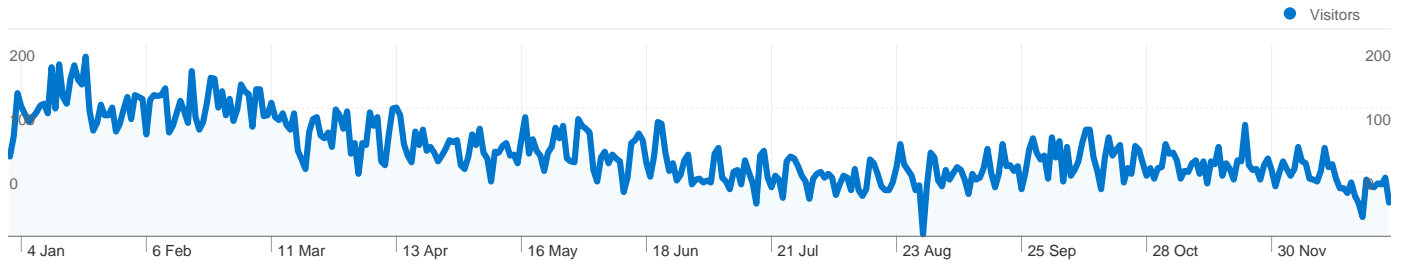

Site Usage

Visitors Overview

Map Overlay

Traffic Sources Overview

29,310 people visited this site

 **34,103** Visits

 **29,310** Absolute Unique Visitors

 **179,585** Pageviews

 **5.27** Average Pageviews

 **00:04:07** Time on Site

 **18.48%** Bounce Rate

 **83.49%** New Visits

Technical Profile

Browser	Visits	% visits	Connection Speed	Visits	% visits
Firefox	14,933	43.79%	Unknown	16,686	48.93%
Internet Explorer	10,905	31.98%	DSL	11,042	32.38%
Chrome	3,938	11.55%	Dialup	3,783	11.09%
Opera	3,728	10.93%	Cable	1,649	4.84%
Safari	325	0.95%	T1	902	2.64%

All traffic sources sent a total of 34,103 visits

■ Search Engines	15,810.00 (46.36%)
■ Referring Sites	12,172.00 (35.69%)
■ Direct Traffic	5,719.00 (16.77%)
■ Other	402 (1.18%)

Top Traffic Sources

Sources	Visits	% visits	Keywords	Visits	% visits
google (organic)	15,133	44.37%	psychotesty	8,747	55.33%
(direct) ((none))	5,719	16.77%	psychotesty.sk	980	6.20%
zoznam.sk (referral)	3,285	9.63%	psycho testy	484	3.06%
hlavolamy.sk (referral)	2,483	7.28%	rozchod s partnerom	385	2.44%
zalubene.sk (referral)	2,436	7.14%	spravna zivotosprava	358	2.26%

34,103 visits came from 59 countries/territories

Site Usage

Country/Territory	Visits	Pages/Visit	Avg. Time on Site	% New Visits	Bounce Rate
Visits 34,103 % of Site Total: 100.00%	Pages/Visit 5.27 Site Avg: 5.27 (0.00%)	Avg. Time on Site 00:04:07 Site Avg: 00:04:07 (0.00%)	% New Visits 83.68% Site Avg: 83.49% (0.24%)	Bounce Rate 18.48% Site Avg: 18.48% (0.00%)	
Slovakia	31,342	5.31	00:04:00	83.52%	17.58%
Czech Republic	832	4.74	00:03:34	86.90%	21.27%
United Kingdom	368	5.89	00:05:32	84.78%	21.20%
Poland	303	1.52	00:00:26	95.38%	71.29%
(not set)	199	5.80	00:08:55	68.84%	29.65%
Germany	197	5.25	00:04:25	85.28%	22.84%
Austria	146	5.73	00:05:11	87.67%	14.38%
Ireland	113	5.99	00:06:44	78.76%	17.70%
United States	92	2.26	00:39:00	92.39%	67.39%
Italy	59	5.66	00:04:19	77.97%	16.95%