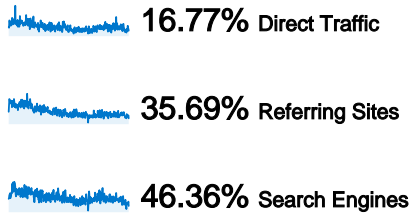

Site Usage

Visitors Overview

Map Overlay

Traffic Sources Overview

29,310 people visited this site

 **34,103** Visits

 **29,310** Absolute Unique Visitors

 **179,585** Pageviews

 **5.27** Average Pageviews

 **00:04:07** Time on Site

 **18.48%** Bounce Rate

 **83.49%** New Visits

Technical Profile

Browser	Visits	% visits	Connection Speed	Visits	% visits
Firefox	14,933	43.79%	Unknown	16,686	48.93%
Internet Explorer	10,905	31.98%	DSL	11,042	32.38%
Chrome	3,938	11.55%	Dialup	3,783	11.09%
Opera	3,728	10.93%	Cable	1,649	4.84%
Safari	325	0.95%	T1	902	2.64%

All traffic sources sent a total of 34,103 visits

■ Search Engines	15,810.00 (46.36%)
■ Referring Sites	12,172.00 (35.69%)
■ Direct Traffic	5,719.00 (16.77%)
■ Other	402 (1.18%)

Top Traffic Sources

Sources	Visits	% visits	Keywords	Visits	% visits
google (organic)	15,133	44.37%	psychotesty	8,747	55.33%
(direct) ((none))	5,719	16.77%	psychotesty.sk	980	6.20%
zoznam.sk (referral)	3,285	9.63%	psycho testy	484	3.06%
hlavolamy.sk (referral)	2,483	7.28%	rozchod s partnerom	385	2.44%
zalubene.sk (referral)	2,436	7.14%	spravna zivotosprava	358	2.26%

34,103 visits came from 59 countries/territories

Site Usage

Country/Territory	Visits	Pages/Visit	Avg. Time on Site	% New Visits	Bounce Rate
Visits 34,103 % of Site Total: 100.00%	Pages/Visit 5.27 Site Avg: 5.27 (0.00%)	Avg. Time on Site 00:04:07 Site Avg: 00:04:07 (0.00%)	% New Visits 83.68% Site Avg: 83.49% (0.24%)	Bounce Rate 18.48% Site Avg: 18.48% (0.00%)	
Slovakia	31,342	5.31	00:04:00	83.52%	17.58%
Czech Republic	832	4.74	00:03:34	86.90%	21.27%
United Kingdom	368	5.89	00:05:32	84.78%	21.20%
Poland	303	1.52	00:00:26	95.38%	71.29%
(not set)	199	5.80	00:08:55	68.84%	29.65%
Germany	197	5.25	00:04:25	85.28%	22.84%
Austria	146	5.73	00:05:11	87.67%	14.38%
Ireland	113	5.99	00:06:44	78.76%	17.70%
United States	92	2.26	00:39:00	92.39%	67.39%
Italy	59	5.66	00:04:19	77.97%	16.95%