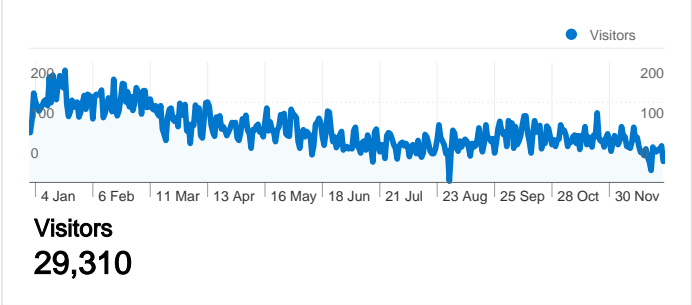

Site Usage

Visitors Overview

Map Overlay

Traffic Sources Overview

29,310 people visited this site

 **34,103** Visits

 **29,310** Absolute Unique Visitors

 **179,585** Pageviews

All traffic sources sent a total of 34,103 visits

■ Search Engines	15,810.00 (46.36%)
■ Referring Sites	12,172.00 (35.69%)
■ Direct Traffic	5,719.00 (16.77%)
■ Other	402 (1.18%)

Top Traffic Sources

Sources	Visits	% visits	Keywords	Visits	% visits
google (organic)	15,133	44.37%	psychotesty	8,747	55.33%
(direct) ((none))	5,719	16.77%	psychotesty.sk	980	6.20%
zoznam.sk (referral)	3,285	9.63%	psycho testy	484	3.06%
hlavolamy.sk (referral)	2,483	7.28%	rozchod s partnerom	385	2.44%
zalubene.sk (referral)	2,436	7.14%	spravna zivotosprava	358	2.26%

34,103 visits came from 59 countries/territories

Site Usage

Country/Territory	Visits	Pages/Visit	Avg. Time on Site	% New Visits	Bounce Rate
Visits 34,103 % of Site Total: 100.00%	Pages/Visit 5.27 Site Avg: 5.27 (0.00%)	Avg. Time on Site 00:04:07 Site Avg: 00:04:07 (0.00%)	% New Visits 83.68% Site Avg: 83.49% (0.24%)	Bounce Rate 18.48% Site Avg: 18.48% (0.00%)	
Slovakia	31,342	5.31	00:04:00	83.52%	17.58%
Czech Republic	832	4.74	00:03:34	86.90%	21.27%
United Kingdom	368	5.89	00:05:32	84.78%	21.20%
Poland	303	1.52	00:00:26	95.38%	71.29%
(not set)	199	5.80	00:08:55	68.84%	29.65%
Germany	197	5.25	00:04:25	85.28%	22.84%
Austria	146	5.73	00:05:11	87.67%	14.38%
Ireland	113	5.99	00:06:44	78.76%	17.70%
United States	92	2.26	00:39:00	92.39%	67.39%
Italy	59	5.66	00:04:19	77.97%	16.95%