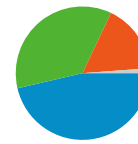

Site Usage

Visitors Overview

Map Overlay

Traffic Sources Overview

29,310 people visited this site

 **34,103** Visits

 **29,310** Absolute Unique Visitors

 **179,585** Pageviews

 **5.27** Average Pageviews

 **00:04:07** Time on Site

 **18.48%** Bounce Rate

 **83.49%** New Visits

Technical Profile

Browser	Visits	% visits	Connection Speed	Visits	% visits
Firefox	14,933	43.79%	Unknown	16,686	48.93%
Internet Explorer	10,905	31.98%	DSL	11,042	32.38%
Chrome	3,938	11.55%	Dialup	3,783	11.09%
Opera	3,728	10.93%	Cable	1,649	4.84%
Safari	325	0.95%	T1	902	2.64%

All traffic sources sent a total of 34,103 visits

■ Search Engines	15,810.00 (46.36%)
■ Referring Sites	12,172.00 (35.69%)
■ Direct Traffic	5,719.00 (16.77%)
■ Other	402 (1.18%)

Top Traffic Sources

Sources	Visits	% visits	Keywords	Visits	% visits
google (organic)	15,133	44.37%	psychotesty	8,747	55.33%
(direct) ((none))	5,719	16.77%	psychotesty.sk	980	6.20%
zoznam.sk (referral)	3,285	9.63%	psycho testy	484	3.06%
hlavolamy.sk (referral)	2,483	7.28%	rozchod s partnerom	385	2.44%
zalubene.sk (referral)	2,436	7.14%	spravna zivotosprava	358	2.26%