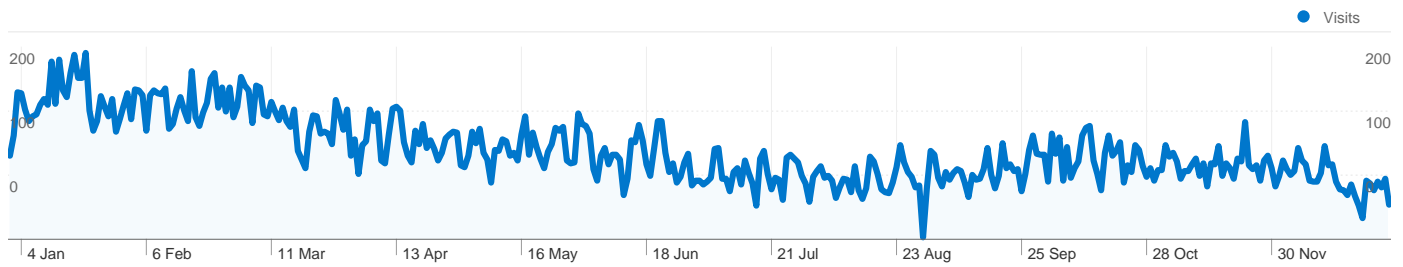

Site Usage

Visitors Overview

Map Overlay

Traffic Sources Overview

29,310 people visited this site

 **34,103** Visits

 **29,310** Absolute Unique Visitors

 **179,585** Pageviews

 **5.27** Average Pageviews

 **00:04:07** Time on Site

 **18.48%** Bounce Rate

 **83.49%** New Visits

Technical Profile

Browser	Visits	% visits	Connection Speed	Visits	% visits
Firefox	14,933	43.79%	Unknown	16,686	48.93%
Internet Explorer	10,905	31.98%	DSL	11,042	32.38%
Chrome	3,938	11.55%	Dialup	3,783	11.09%
Opera	3,728	10.93%	Cable	1,649	4.84%
Safari	325	0.95%	T1	902	2.64%

All traffic sources sent a total of 34,103 visits

■ Search Engines	15,810.00 (46.36%)
■ Referring Sites	12,172.00 (35.69%)
■ Direct Traffic	5,719.00 (16.77%)
■ Other	402 (1.18%)

Top Traffic Sources

Sources	Visits	% visits	Keywords	Visits	% visits
google (organic)	15,133	44.37%	psychotesty	8,747	55.33%
(direct) ((none))	5,719	16.77%	psychotesty.sk	980	6.20%
zoznam.sk (referral)	3,285	9.63%	psycho testy	484	3.06%
hlavolamy.sk (referral)	2,483	7.28%	rozchod s partnerom	385	2.44%
zalubene.sk (referral)	2,436	7.14%	spravna zivotosprava	358	2.26%

34,103 visits came from 59 countries/territories

Site Usage

Country/Territory	Visits	Pages/Visit	Avg. Time on Site	% New Visits	Bounce Rate
Visits 34,103 % of Site Total: 100.00%	Pages/Visit 5.27 Site Avg: 5.27 (0.00%)	Avg. Time on Site 00:04:07 Site Avg: 00:04:07 (0.00%)	% New Visits 83.68% Site Avg: 83.49% (0.24%)	Bounce Rate 18.48% Site Avg: 18.48% (0.00%)	
Slovakia	31,342	5.31	00:04:00	83.52%	17.58%
Czech Republic	832	4.74	00:03:34	86.90%	21.27%
United Kingdom	368	5.89	00:05:32	84.78%	21.20%
Poland	303	1.52	00:00:26	95.38%	71.29%
(not set)	199	5.80	00:08:55	68.84%	29.65%
Germany	197	5.25	00:04:25	85.28%	22.84%
Austria	146	5.73	00:05:11	87.67%	14.38%
Ireland	113	5.99	00:06:44	78.76%	17.70%
United States	92	2.26	00:39:00	92.39%	67.39%
Italy	59	5.66	00:04:19	77.97%	16.95%