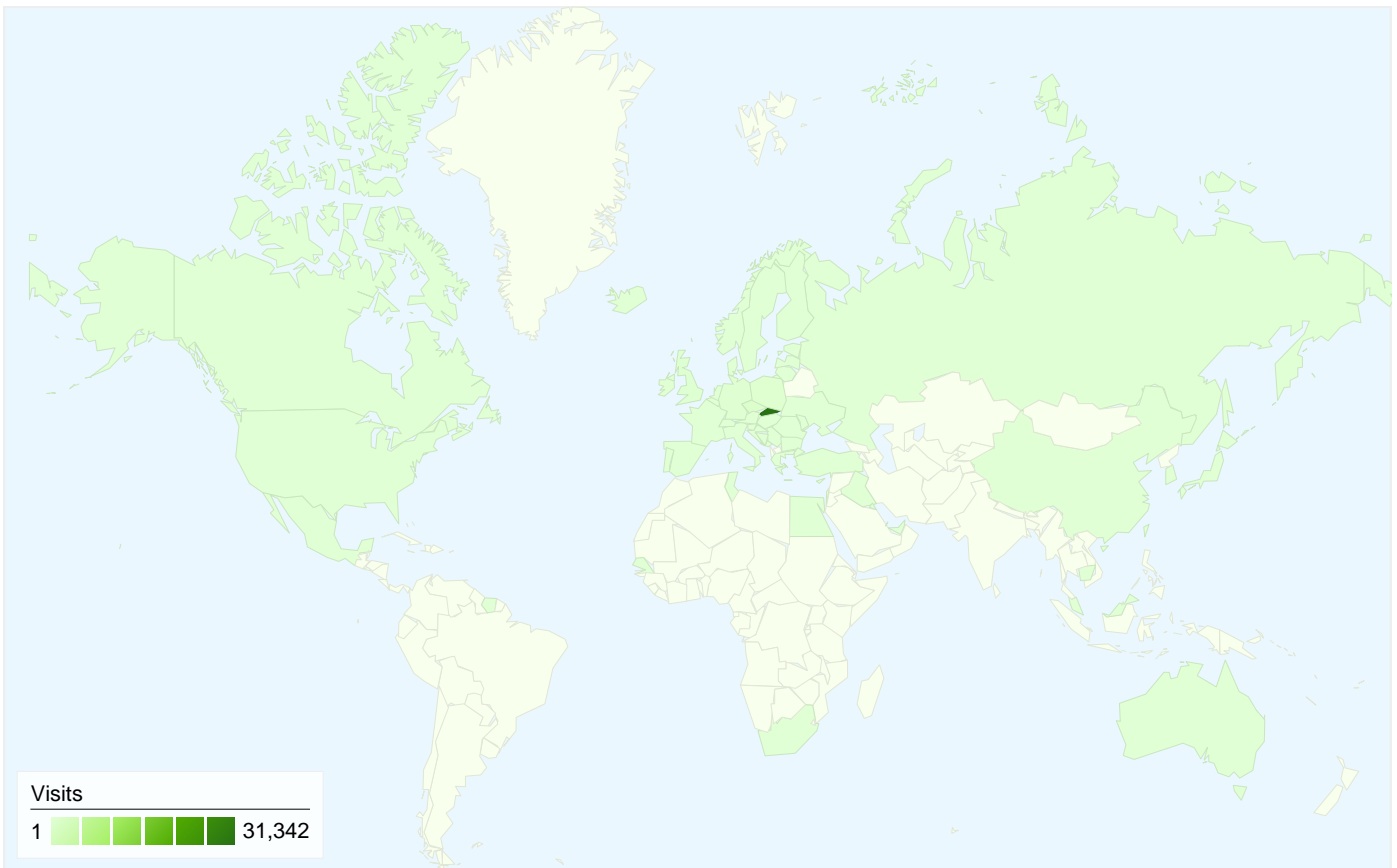

Site Usage

Visitors Overview

Map Overlay

Traffic Sources Overview

29,310 people visited this site

 **34,103** Visits

 **29,310** Absolute Unique Visitors

 **179,585** Pageviews

All traffic sources sent a total of 34,103 visits

■ Search Engines	15,810.00 (46.36%)
■ Referring Sites	12,172.00 (35.69%)
■ Direct Traffic	5,719.00 (16.77%)
■ Other	402 (1.18%)

Top Traffic Sources

Sources	Visits	% visits	Keywords	Visits	% visits
google (organic)	15,133	44.37%	psychotesty	8,747	55.33%
(direct) ((none))	5,719	16.77%	psychotesty.sk	980	6.20%
zoznam.sk (referral)	3,285	9.63%	psycho testy	484	3.06%
hlavolamy.sk (referral)	2,483	7.28%	rozchod s partnerom	385	2.44%
zalubene.sk (referral)	2,436	7.14%	spravna zivotosprava	358	2.26%

34,103 visits came from 59 countries/territories

Site Usage

Country/Territory	Visits	Pages/Visit	Avg. Time on Site	% New Visits	Bounce Rate
Visits 34,103 % of Site Total: 100.00%	Pages/Visit 5.27 Site Avg: 5.27 (0.00%)	Avg. Time on Site 00:04:07 Site Avg: 00:04:07 (0.00%)	% New Visits 83.68% Site Avg: 83.49% (0.24%)	Bounce Rate 18.48% Site Avg: 18.48% (0.00%)	
Slovakia	31,342	5.31	00:04:00	83.52%	17.58%
Czech Republic	832	4.74	00:03:34	86.90%	21.27%
United Kingdom	368	5.89	00:05:32	84.78%	21.20%
Poland	303	1.52	00:00:26	95.38%	71.29%
(not set)	199	5.80	00:08:55	68.84%	29.65%
Germany	197	5.25	00:04:25	85.28%	22.84%
Austria	146	5.73	00:05:11	87.67%	14.38%
Ireland	113	5.99	00:06:44	78.76%	17.70%
United States	92	2.26	00:39:00	92.39%	67.39%
Italy	59	5.66	00:04:19	77.97%	16.95%