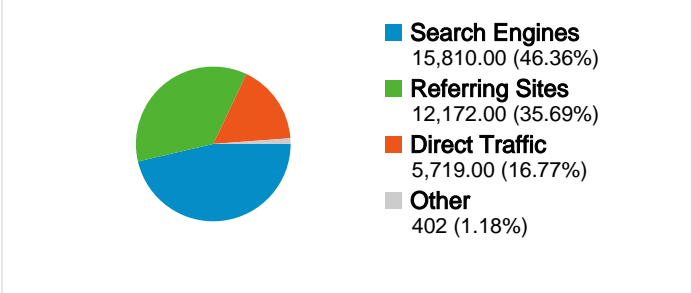

Site Usage

Visitors Overview

Map Overlay

Traffic Sources Overview

29,310 people visited this site

 **34,103** Visits

 **29,310** Absolute Unique Visitors

 **179,585** Pageviews

All traffic sources sent a total of 34,103 visits

■ Search Engines	15,810.00 (46.36%)
■ Referring Sites	12,172.00 (35.69%)
■ Direct Traffic	5,719.00 (16.77%)
■ Other	402 (1.18%)

Top Traffic Sources

Sources	Visits	% visits	Keywords	Visits	% visits
google (organic)	15,133	44.37%	psychotesty	8,747	55.33%
(direct) ((none))	5,719	16.77%	psychotesty.sk	980	6.20%
zoznam.sk (referral)	3,285	9.63%	psycho testy	484	3.06%
hlavolamy.sk (referral)	2,483	7.28%	rozchod s partnerom	385	2.44%
zalubene.sk (referral)	2,436	7.14%	spravna zivotosprava	358	2.26%

34,103 visits came from 59 countries/territories

Site Usage

Country/Territory	Visits	Pages/Visit	Avg. Time on Site	% New Visits	Bounce Rate
Visits 34,103 % of Site Total: 100.00%	Pages/Visit 5.27 Site Avg: 5.27 (0.00%)	Avg. Time on Site 00:04:07 Site Avg: 00:04:07 (0.00%)	% New Visits 83.68% Site Avg: 83.49% (0.24%)	Bounce Rate 18.48% Site Avg: 18.48% (0.00%)	
Slovakia	31,342	5.31	00:04:00	83.52%	17.58%
Czech Republic	832	4.74	00:03:34	86.90%	21.27%
United Kingdom	368	5.89	00:05:32	84.78%	21.20%
Poland	303	1.52	00:00:26	95.38%	71.29%
(not set)	199	5.80	00:08:55	68.84%	29.65%
Germany	197	5.25	00:04:25	85.28%	22.84%
Austria	146	5.73	00:05:11	87.67%	14.38%
Ireland	113	5.99	00:06:44	78.76%	17.70%
United States	92	2.26	00:39:00	92.39%	67.39%
Italy	59	5.66	00:04:19	77.97%	16.95%