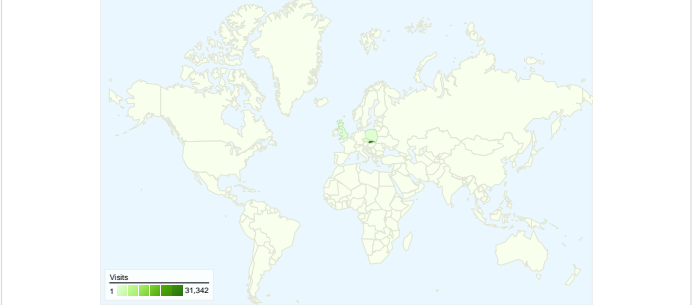

Site Usage

Visitors Overview

Map Overlay

Traffic Sources Overview

29,310 people visited this site

 **34,103** Visits

 **29,310** Absolute Unique Visitors

 **179,585** Pageviews

All traffic sources sent a total of 34,103 visits

■ Search Engines	15,810.00 (46.36%)
■ Referring Sites	12,172.00 (35.69%)
■ Direct Traffic	5,719.00 (16.77%)
■ Other	402 (1.18%)

Top Traffic Sources

Sources	Visits	% visits	Keywords	Visits	% visits
google (organic)	15,133	44.37%	psychotesty	8,747	55.33%
(direct) ((none))	5,719	16.77%	psychotesty.sk	980	6.20%
zoznam.sk (referral)	3,285	9.63%	psycho testy	484	3.06%
hlavolamy.sk (referral)	2,483	7.28%	rozchod s partnerom	385	2.44%
zalubene.sk (referral)	2,436	7.14%	spravna zivotosprava	358	2.26%

34,103 visits came from 59 countries/territories

Site Usage

Country/Territory	Visits	Pages/Visit	Avg. Time on Site	% New Visits	Bounce Rate
Visits 34,103 % of Site Total: 100.00%	Pages/Visit 5.27 Site Avg: 5.27 (0.00%)	Avg. Time on Site 00:04:07 Site Avg: 00:04:07 (0.00%)	% New Visits 83.68% Site Avg: 83.49% (0.24%)	Bounce Rate 18.48% Site Avg: 18.48% (0.00%)	
Slovakia	31,342	5.31	00:04:00	83.52%	17.58%
Czech Republic	832	4.74	00:03:34	86.90%	21.27%
United Kingdom	368	5.89	00:05:32	84.78%	21.20%
Poland	303	1.52	00:00:26	95.38%	71.29%
(not set)	199	5.80	00:08:55	68.84%	29.65%
Germany	197	5.25	00:04:25	85.28%	22.84%
Austria	146	5.73	00:05:11	87.67%	14.38%
Ireland	113	5.99	00:06:44	78.76%	17.70%
United States	92	2.26	00:39:00	92.39%	67.39%
Italy	59	5.66	00:04:19	77.97%	16.95%