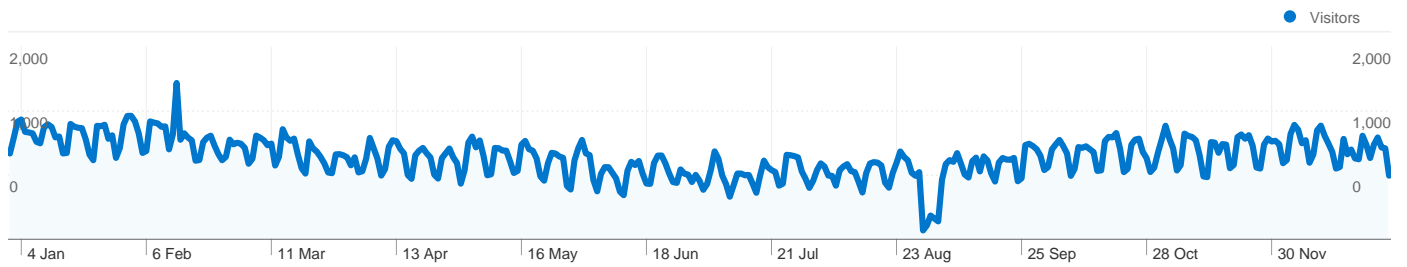

**Site Usage**

**Visitors Overview**

**Map Overlay**

**Traffic Sources Overview**

**183,460 people visited this site**

**351,214 Visits**

**183,460 Absolute Unique Visitors**

**1,329,813 Pageviews**

**3.79 Average Pageviews**

**00:04:32 Time on Site**

**37.29% Bounce Rate**

**48.50% New Visits**

All traffic sources sent a total of 351,214 visits

6.90% Direct Traffic

7.04% Referring Sites

86.06% Search Engines

■ Search Engines  
302,260.00 (86.06%)

■ Referring Sites  
24,709.00 (7.04%)

■ Direct Traffic  
24,245.00 (6.90%)

### 351,214 visits came from 82 countries/territories

Site Usage

Country/Territory	Visits	Pages/Visit	Avg. Time on Site	% New Visits	Bounce Rate
<b>Visits</b> <b>351,214</b> % of Site Total: 100.00%	<b>Pages/Visit</b> <b>3.79</b> Site Avg: 3.79 (0.00%)	<b>Avg. Time on Site</b> <b>00:04:32</b> Site Avg: 00:04:32 (0.00%)	<b>% New Visits</b> <b>48.70%</b> Site Avg: 48.50% (0.42%)	<b>Bounce Rate</b> <b>37.29%</b> Site Avg: 37.29% (0.00%)	
Slovakia	326,793	3.80	00:04:30	48.32%	37.20%
Czech Republic	6,803	3.28	00:03:29	57.81%	43.95%
United Kingdom	3,882	3.80	00:04:21	57.60%	34.29%
(not set)	3,515	3.65	00:07:25	45.66%	34.25%
Austria	1,705	4.14	00:04:44	56.54%	35.78%
Germany	1,497	3.67	00:04:38	53.37%	35.74%
Ireland	1,077	3.22	00:04:00	50.79%	37.42%
United States	723	3.82	00:20:39	54.91%	40.25%
Netherlands	656	3.56	00:04:49	38.26%	35.82%
Italy	652	3.13	00:03:40	38.04%	45.86%