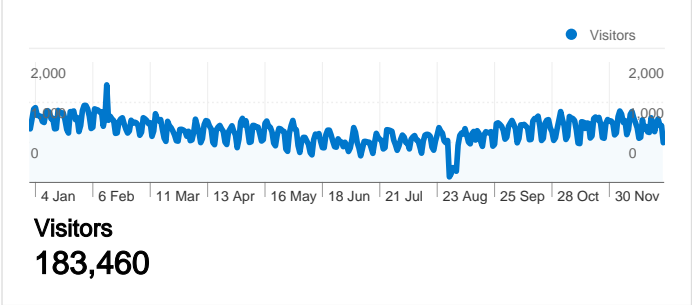

**Site Usage**

**Visitors Overview**

**Map Overlay**

**Traffic Sources Overview**

**183,460 people visited this site**

**351,214 Visits**

**183,460 Absolute Unique Visitors**

**1,329,813 Pageviews**

**3.79 Average Pageviews**

**00:04:32 Time on Site**

**37.29% Bounce Rate**

**48.50% New Visits**

All traffic sources sent a total of 351,214 visits

6.90% Direct Traffic

7.04% Referring Sites

86.06% Search Engines

■ Search Engines  
302,260.00 (86.06%)

■ Referring Sites  
24,709.00 (7.04%)

■ Direct Traffic  
24,245.00 (6.90%)

### 351,214 visits came from 82 countries/territories

Site Usage

Country/Territory	Visits	Pages/Visit	Avg. Time on Site	% New Visits	Bounce Rate
<b>Visits</b> <b>351,214</b> % of Site Total: 100.00%	<b>Pages/Visit</b> <b>3.79</b> Site Avg: 3.79 (0.00%)	<b>Avg. Time on Site</b> <b>00:04:32</b> Site Avg: 00:04:32 (0.00%)	<b>% New Visits</b> <b>48.70%</b> Site Avg: 48.50% (0.42%)	<b>Bounce Rate</b> <b>37.29%</b> Site Avg: 37.29% (0.00%)	
Slovakia	326,793	3.80	00:04:30	48.32%	37.20%
Czech Republic	6,803	3.28	00:03:29	57.81%	43.95%
United Kingdom	3,882	3.80	00:04:21	57.60%	34.29%
(not set)	3,515	3.65	00:07:25	45.66%	34.25%
Austria	1,705	4.14	00:04:44	56.54%	35.78%
Germany	1,497	3.67	00:04:38	53.37%	35.74%
Ireland	1,077	3.22	00:04:00	50.79%	37.42%
United States	723	3.82	00:20:39	54.91%	40.25%
Netherlands	656	3.56	00:04:49	38.26%	35.82%
Italy	652	3.13	00:03:40	38.04%	45.86%