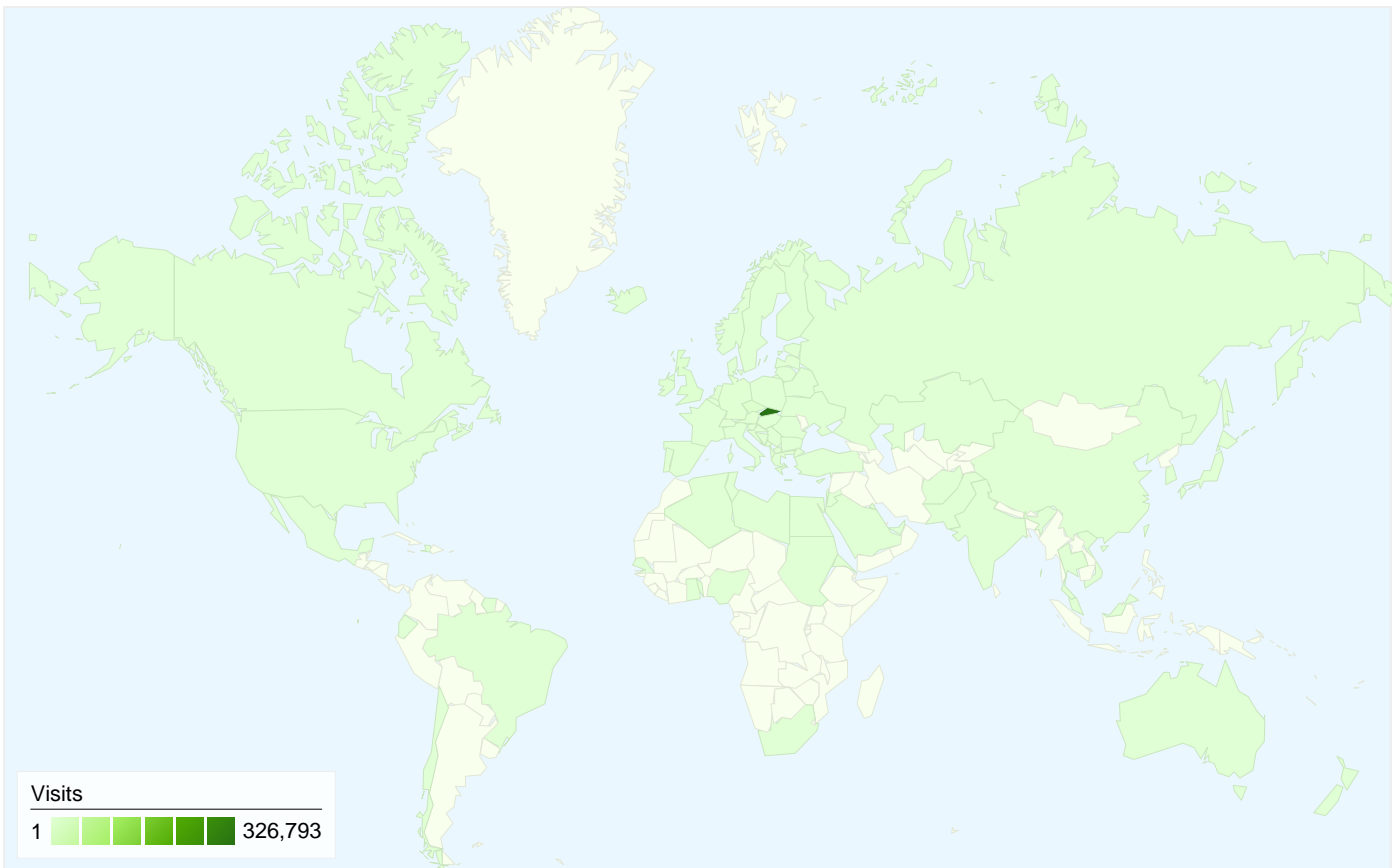

**Site Usage**

**Visitors Overview**

**Map Overlay**

**Traffic Sources Overview**

**183,460 people visited this site**

**351,214 Visits**

**183,460 Absolute Unique Visitors**

**1,329,813 Pageviews**

All traffic sources sent a total of 351,214 visits

6.90% Direct Traffic

7.04% Referring Sites

86.06% Search Engines

■ Search Engines  
302,260.00 (86.06%)

■ Referring Sites  
24,709.00 (7.04%)

■ Direct Traffic  
24,245.00 (6.90%)

### 351,214 visits came from 82 countries/territories

Site Usage

Country/Territory	Visits	Pages/Visit	Avg. Time on Site	% New Visits	Bounce Rate
<b>Visits</b> <b>351,214</b> % of Site Total: 100.00%	<b>Pages/Visit</b> <b>3.79</b> Site Avg: 3.79 (0.00%)	<b>Avg. Time on Site</b> <b>00:04:32</b> Site Avg: 00:04:32 (0.00%)	<b>% New Visits</b> <b>48.70%</b> Site Avg: 48.50% (0.42%)	<b>Bounce Rate</b> <b>37.29%</b> Site Avg: 37.29% (0.00%)	
Slovakia	326,793	3.80	00:04:30	48.32%	37.20%
Czech Republic	6,803	3.28	00:03:29	57.81%	43.95%
United Kingdom	3,882	3.80	00:04:21	57.60%	34.29%
(not set)	3,515	3.65	00:07:25	45.66%	34.25%
Austria	1,705	4.14	00:04:44	56.54%	35.78%
Germany	1,497	3.67	00:04:38	53.37%	35.74%
Ireland	1,077	3.22	00:04:00	50.79%	37.42%
United States	723	3.82	00:20:39	54.91%	40.25%
Netherlands	656	3.56	00:04:49	38.26%	35.82%
Italy	652	3.13	00:03:40	38.04%	45.86%