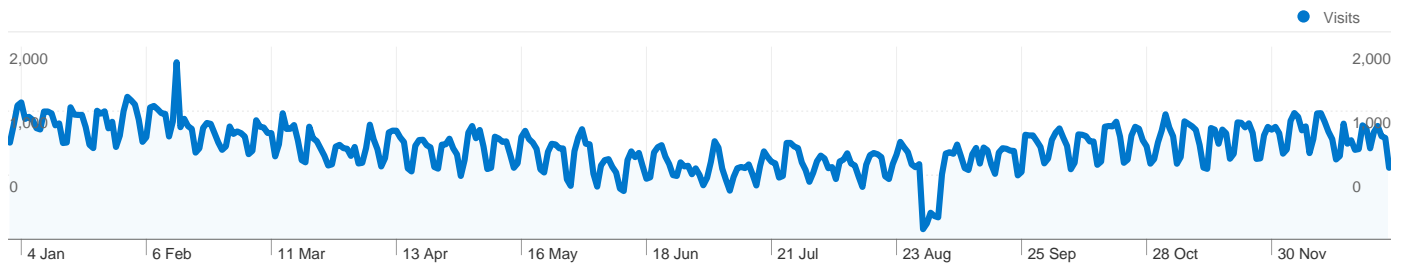

**Site Usage**

**Visitors Overview**

**Map Overlay**

**Traffic Sources Overview**

**183,460 people visited this site**

**351,214 Visits**

**183,460 Absolute Unique Visitors**

**1,329,813 Pageviews**

**3.79 Average Pageviews**

**00:04:32 Time on Site**

**37.29% Bounce Rate**

**48.50% New Visits**

All traffic sources sent a total of 351,214 visits

6.90% Direct Traffic

7.04% Referring Sites

86.06% Search Engines

■ Search Engines  
302,260.00 (86.06%)

■ Referring Sites  
24,709.00 (7.04%)

■ Direct Traffic  
24,245.00 (6.90%)

### 351,214 visits came from 82 countries/territories

Site Usage

Country/Territory	Visits	Pages/Visit	Avg. Time on Site	% New Visits	Bounce Rate
<b>Visits</b> <b>351,214</b> % of Site Total: 100.00%	<b>Pages/Visit</b> <b>3.79</b> Site Avg: 3.79 (0.00%)	<b>Avg. Time on Site</b> <b>00:04:32</b> Site Avg: 00:04:32 (0.00%)	<b>% New Visits</b> <b>48.70%</b> Site Avg: 48.50% (0.42%)	<b>Bounce Rate</b> <b>37.29%</b> Site Avg: 37.29% (0.00%)	
Slovakia	326,793	3.80	00:04:30	48.32%	37.20%
Czech Republic	6,803	3.28	00:03:29	57.81%	43.95%
United Kingdom	3,882	3.80	00:04:21	57.60%	34.29%
(not set)	3,515	3.65	00:07:25	45.66%	34.25%
Austria	1,705	4.14	00:04:44	56.54%	35.78%
Germany	1,497	3.67	00:04:38	53.37%	35.74%
Ireland	1,077	3.22	00:04:00	50.79%	37.42%
United States	723	3.82	00:20:39	54.91%	40.25%
Netherlands	656	3.56	00:04:49	38.26%	35.82%
Italy	652	3.13	00:03:40	38.04%	45.86%