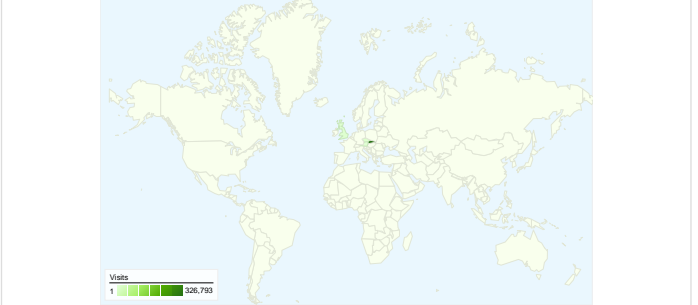

**Site Usage**

**Visitors Overview**

**Map Overlay**

**Traffic Sources Overview**

**183,460 people visited this site**

**351,214 Visits**

**183,460 Absolute Unique Visitors**

**1,329,813 Pageviews**

All traffic sources sent a total of 351,214 visits

6.90% Direct Traffic

7.04% Referring Sites

86.06% Search Engines

■ Search Engines  
302,260.00 (86.06%)

■ Referring Sites  
24,709.00 (7.04%)

■ Direct Traffic  
24,245.00 (6.90%)

### 351,214 visits came from 82 countries/territories

Site Usage

Country/Territory	Visits	Pages/Visit	Avg. Time on Site	% New Visits	Bounce Rate
<b>Visits</b> <b>351,214</b> % of Site Total: 100.00%	<b>Pages/Visit</b> <b>3.79</b> Site Avg: 3.79 (0.00%)	<b>Avg. Time on Site</b> <b>00:04:32</b> Site Avg: 00:04:32 (0.00%)	<b>% New Visits</b> <b>48.70%</b> Site Avg: 48.50% (0.42%)	<b>Bounce Rate</b> <b>37.29%</b> Site Avg: 37.29% (0.00%)	
Slovakia	326,793	3.80	00:04:30	48.32%	37.20%
Czech Republic	6,803	3.28	00:03:29	57.81%	43.95%
United Kingdom	3,882	3.80	00:04:21	57.60%	34.29%
(not set)	3,515	3.65	00:07:25	45.66%	34.25%
Austria	1,705	4.14	00:04:44	56.54%	35.78%
Germany	1,497	3.67	00:04:38	53.37%	35.74%
Ireland	1,077	3.22	00:04:00	50.79%	37.42%
United States	723	3.82	00:20:39	54.91%	40.25%
Netherlands	656	3.56	00:04:49	38.26%	35.82%
Italy	652	3.13	00:03:40	38.04%	45.86%