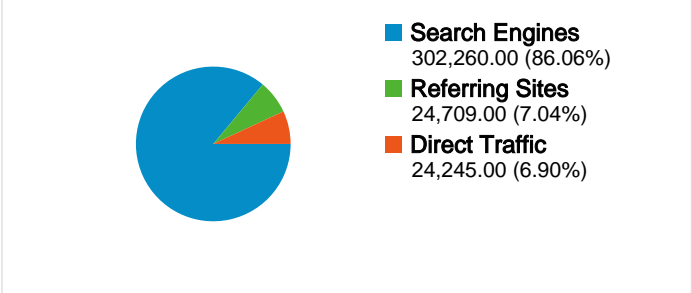

**Site Usage**

**Visitors Overview**

**Map Overlay**

**Traffic Sources Overview**

**183,460 people visited this site**

**351,214 Visits**

**183,460 Absolute Unique Visitors**

**1,329,813 Pageviews**

**3.79 Average Pageviews**

**00:04:32 Time on Site**

**37.29% Bounce Rate**

**48.50% New Visits**

All traffic sources sent a total of 351,214 visits

6.90% Direct Traffic

7.04% Referring Sites

86.06% Search Engines

■ Search Engines  
302,260.00 (86.06%)

■ Referring Sites  
24,709.00 (7.04%)

■ Direct Traffic  
24,245.00 (6.90%)

### 351,214 visits came from 82 countries/territories

Site Usage

Country/Territory	Visits	Pages/Visit	Avg. Time on Site	% New Visits	Bounce Rate
<b>Visits</b> <b>351,214</b> % of Site Total: 100.00%	<b>Pages/Visit</b> <b>3.79</b> Site Avg: 3.79 (0.00%)	<b>Avg. Time on Site</b> <b>00:04:32</b> Site Avg: 00:04:32 (0.00%)	<b>% New Visits</b> <b>48.70%</b> Site Avg: 48.50% (0.42%)	<b>Bounce Rate</b> <b>37.29%</b> Site Avg: 37.29% (0.00%)	
Slovakia	326,793	3.80	00:04:30	48.32%	37.20%
Czech Republic	6,803	3.28	00:03:29	57.81%	43.95%
United Kingdom	3,882	3.80	00:04:21	57.60%	34.29%
(not set)	3,515	3.65	00:07:25	45.66%	34.25%
Austria	1,705	4.14	00:04:44	56.54%	35.78%
Germany	1,497	3.67	00:04:38	53.37%	35.74%
Ireland	1,077	3.22	00:04:00	50.79%	37.42%
United States	723	3.82	00:20:39	54.91%	40.25%
Netherlands	656	3.56	00:04:49	38.26%	35.82%
Italy	652	3.13	00:03:40	38.04%	45.86%